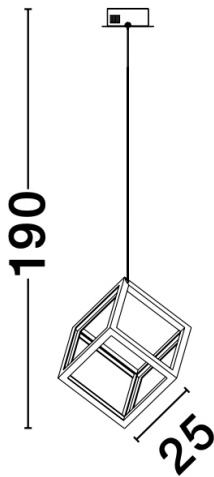

NOVA LUCE

PRODUCT DATASHEET

Version: 001

PRODUCT PHOTOGRAPH

TECHNICAL DRAWING

GENERAL INFORMATION

Product Code	9818252
Collection	Decorative
Product Category	Suspension
Product Family	Gabbia
Mounting Location	Ceiling
Application Environment	Indoor

DIMENSION & WEIGHT

LxWxH (cm)	L: 25 W: 25 H: 190
Cut out (cm)	N/A
Weight (Kgr)	1.5

MATERIAL & COLOR

Product Color	Gold
Body Material	Aluminium & Silicone

APPLICATION & MOUNTING

Ambient Working Temp.	Max 45 oC
Type of Protection	IP20
Dimmable	No
Type of Dimming (Optional)	N/A
Mounting type	Ceiling
Mounting Depth (cm)	N/A
Led Module Replaceable	No
Light Source	LED