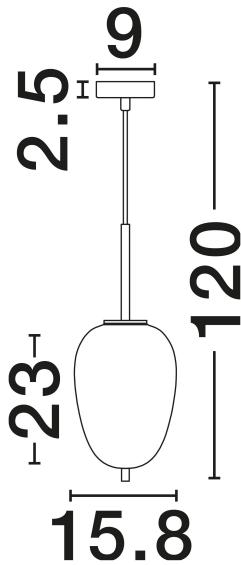

NOVA LUCE

PRODUCT DATASHEET

Version: 001

PRODUCT PHOTOGRAPH

TECHNICAL DRAWING

GENERAL INFORMATION

Product Code	9624076
Collection	Indoor
Product Category	Suspension
Product Family	Lato
Mounting Location	Ceiling
Application Environment	Indoor
Specifications	N/A

DIMENSION & WEIGHT

LxWxH (cm)	D: 15.8 H: 120
Cut Out (cm)	N/A
Weight (Kgr)	0.9

MATERIAL & COLOR

Product Color	Opal & Black
Body Material	Glass & Metal

APPLICATION & MOUNTING

Ambient Working Temp.	Max 45°C
Type of Protection	IP20
Dimmable	Yes
Type of Dimming	N/A
Mounting type	Surface
Mounting Depth (cm)	N/A
Led Module Replaceable	Yes
Light Source	?27

Power (Nominal)	1x5W
Input voltage (Nominal)	100-240V
Mains Frequency	50/60Hz

PHOTOMETRICAL DATA

Luminous Flux	N/A
Color Temperature	N/A
Light Color (Designation)	N/A

WARRANTY

Warranty	3 Years
----------	----------------