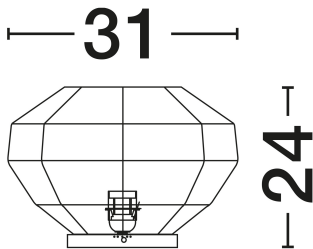

NOVA LUCE

PRODUCT DATASHEET

Version: 001

PRODUCT PHOTOGRAPH

GENERAL INFORMATION

Product Code	9586624
Collection	Indoor
Product Category	Table
Product Family	??pi
Mounting Location	Table
Application Environment	Indoor
Specifications	N/A

DIMENSION & WEIGHT

LxWxH (cm)	D: 31 H: 24
Cut Out (cm)	N/A
Weight (Kgr)	0.923

MATERIAL & COLOR

Product Color	Natural & Blue
Body Material	Hyacinthus & Rope & Wood

TECHNICAL DRAWING

APPLICATION & MOUNTING

Ambient Working Temp.	Max 45°C
Type of Protection	IP20
Dimmable	Yes
Type of Dimming	N/A
Mounting type	Surface
Mounting Depth (cm)	N/A
Led Module Replaceable	Yes
Light Source	E27