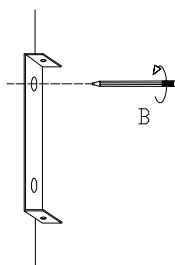

NOVA LUCE

9019768

1

Turn off the general switch

2

Mark & drill holes

3

Apply plastic anchors with screws

4

Connect wires

5

Apply the side screws

6

Turn on the general switch