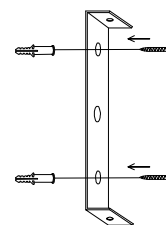

NOVA LUCE

9019768

1

Turn off the general switch

2

Mark & drill holes

3

Apply plastic anchors with screws

4

Connect wires

5

Apply the side screws

6

Turn on the general switch