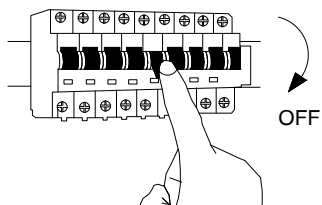

NOVA LUCE

9019768

1

Turn off the general switch

2

Mark & drill holes

3

Apply plastic anchors with screws

4

Connect wires

5

Apply the side screws

6

Turn on the general switch