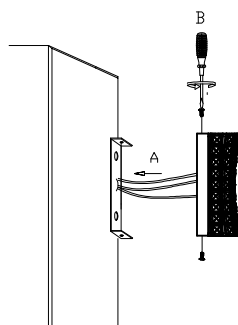

NOVA LUCE

9019768

1

Turn off the general switch

2

Mark & drill holes

3

Apply plastic anchors with screws

4

Connect wires

5

Apply the side screws

6

Turn on the general switch