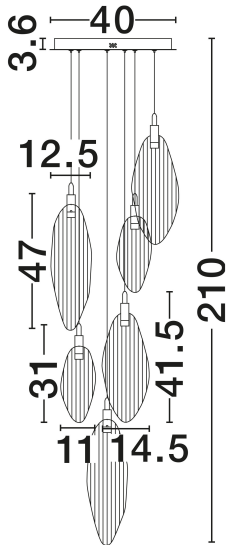

NOVA LUCE

PRODUCT DATASHEET

Version: 001

PRODUCT PHOTOGRAPH

TECHNICAL DRAWING

GENERAL INFORMATION

Product Code	9187005
Collection	Indoor
Product Category	Suspension
Product Family	Seriq
Mounting Location	Wall
Application Environment	Indoor
Specifications	N/A

DIMENSION & WEIGHT

LxWxH (cm)	D: 40 H: 210
Cut Out (cm)	N/A
Weight (Kgr)	7.8

MATERIAL & COLOR

Product Color	Matt Black & Chrome
Body Material	Steel & Glass

APPLICATION & MOUNTING

Ambient Working Temp.	Max 45°C
Type of Protection	IP20
Dimmable	Yes
Type of Dimming	Triac
Mounting type	Surface
Mounting Depth (cm)	N/A
Led Module Replaceable	No
Light Source	LED

Power (Nominal)	14W
Input voltage (Nominal)	220-240V
Mains Frequency	50/60Hz

PHOTOMETRICAL DATA

Luminous Flux	412lm
Color Temperature	3000K
Light Color (Designation)	Warm White

WARRANTY

Warranty	3 Years
----------	----------------