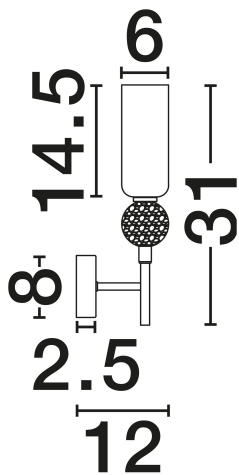

NOVA LUCE

PRODUCT DATASHEET

Version: 001

PRODUCT PHOTOGRAPH

GENERAL INFORMATION

Product Code	9019789
Collection	Indoor
Product Category	Wall
Product Family	Filomena
Mounting Location	Wall
Application Environment	Indoor
Specifications	N/A

DIMENSION & WEIGHT

LxWxH (cm)	D: 8 W: 12 H: 31
Cut Out (cm)	N/A
Weight (Kgr)	0.68

MATERIAL & COLOR

Product Color	Opal & Glossy Brushed Gold
Body Material	Stone Travertine & Glass & Metal

APPLICATION & MOUNTING

Ambient Working Temp.	Max 45°C
Type of Protection	IP20
Dimmable	N/A
Type of Dimming	N/A
Mounting type	Surface
Mounting Depth (cm)	N/A
Led Module Replaceable	Yes
Light Source	G9

TECHNICAL DRAWING

NOVA LUCE S.A

Schimatari Viotias
32009, Greece

+30 22620 58 121
+30 22620 56 743

info@novaluce.com
www.novaluce.com