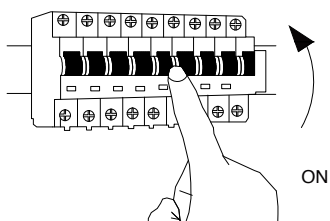

NOVA LUCE

9695232

1

Turn off the general switch

2

Drill, apply plastic Anchors with screws

3

Apply the hanging element in place

4

Apply the wire in place

5

Connect the wires

6

Apply the side screws

7

Turn on the general switch