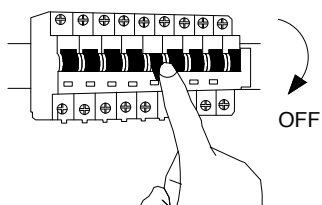

NOVA LUCE

9695232

1

Turn off the general switch

2

Drill, apply plastic Anchors with screws

3

Apply the hanging element in place

4

Apply the wire in place

5

Connect the wires

6

Apply the side screws

7

Turn on the general switch