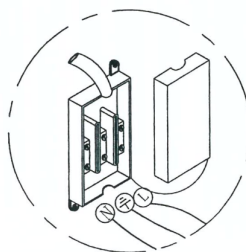

NOVA LUCE

9695232

1

Turn off the general switch

2

Drill, apply plastic Anchors with screws

3

Apply the hanging element in place

4

Apply the wire in place

5

Connect the wires

6

Apply the side screws

7

Turn on the general switch