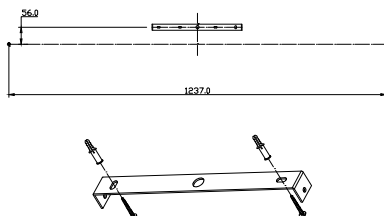

NOVA LUCE

9695232

1

Turn off the general switch

2

Drill, apply plastic Anchors with screws

3

Apply the hanging element in place

4

Apply the wire in place

5

Connect the wires

6

Apply the side screws

7

Turn on the general switch