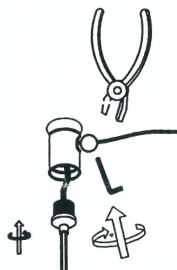

NOVA LUCE

9695232

1

Turn off the general switch

2

Drill, apply plastic Anchors with screws

3

Apply the hanging element in place

4

Apply the wire in place

5

Connect the wires

6

Apply the side screws

7

Turn on the general switch