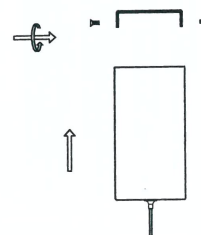

NOVA LUCE

9695232

1

Turn off the general switch

2

Drill, apply plastic Anchors with screws

3

Apply the hanging element in place

4

Apply the wire in place

5

Connect the wires

6

Apply the side screws

7

Turn on the general switch