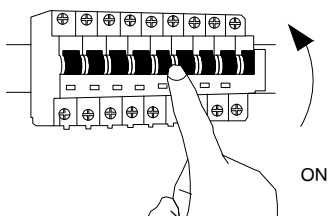

NOVA LUCE

9030601, 9030602

1

Turn off the general switch

2

Untie side screws & remove lid

3

Install cable & apply anchors with screws to make base stable

4

Insert bulb & apply the lid by tiding up the side screws

5

Turn on the general switch

6