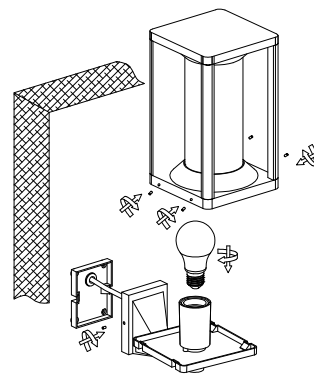

NOVA LUCE

9030601, 9030602

1

Turn off the general switch

2

Untie side screws & remove lid

3

Install cable & apply anchors with screws to make base stable

4

Insert bulb & apply the lid by tiding up the side screws

5

Turn on the general switch

6