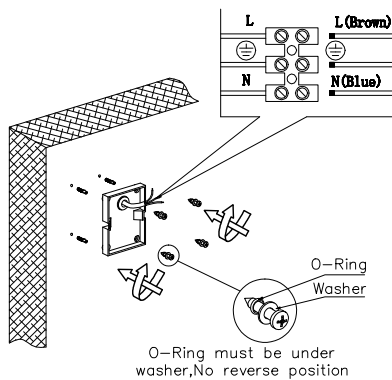

NOVA LUCE

9030601, 9030602

1

Turn off the general switch

2

Untie side screws & remove lid

3

Install cable & apply anchors with screws to make base stable

4

Insert bulb & apply the lid by tiding up the side screws

5

Turn on the general switch

6