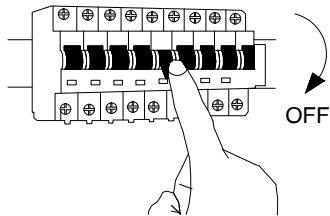

NOVA LUCE

9030601, 9030602

1

Turn off the general switch

2

Untie side screws & remove lid

3

Install cable & apply anchors with screws to make base stable

4

Insert bulb & apply the lid by tiding up the side screws

5

Turn on the general switch

6