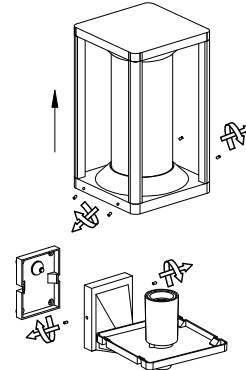

NOVA LUCE

9030601, 9030602

1

Turn off the general switch

2

Untie side screws & remove lid

3

Install cable & apply anchors with screws to make base stable

4

Insert bulb & apply the lid by tiding up the side screws

5

Turn on the general switch

6