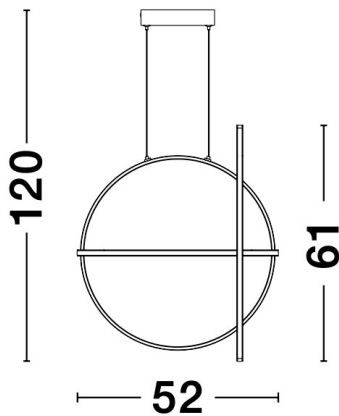

NOVA LUCE

PRODUCT DATASHEET

Version: 001

PRODUCT PHOTOGRAPH

TECHNICAL DRAWING

GENERAL INFORMATION

Product Code	9114862
Collection	Decorative
Product Category	Suspension
Product Family	Arte
Mounting Location	Ceiling
Application Environment	Indoor

DIMENSION & WEIGHT

LxWxH (cm)	L: 52 W: 16 H: 120
Cut out (cm)	N/A
Weight (Kgr)	1.5

MATERIAL & COLOR

Product Color	Gold
Body Material	Aluminium & Acrylic

APPLICATION & MOUNTING

Ambient Working Temp.	Max 45 oC
Type of Protection	IP20
Dimmable	Yes
Type of Dimming (Optional)	Triac
Mounting type	Ceiling
Mounting Depth (cm)	N/A
Led Module Replaceable	No
Light Source	LED

Power (Nominal)	53W
Input voltage (Nominal)	220-240Vac
Mains Frequency	50/60Hz

PHOTOMETRICAL DATA

Luminous Flux	4236 lm
Color Temperature	3000K
Light Color (Designation)	Warm White

WARRANTY

Warranty	3 Years
----------	----------------