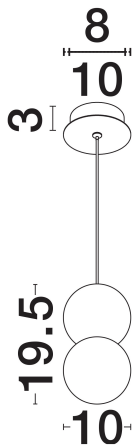

NOVA LUCE

PRODUCT DATASHEET

Version: 001

PRODUCT PHOTOGRAPH

TECHNICAL DRAWING

GENERAL INFORMATION

Product Code	9704191
Collection	Indoor
Product Category	Suspension
Product Family	Zero
Mounting Location	Wall
Application Environment	Indoor
Specifications	N/A

DIMENSION & WEIGHT

LxWxH (cm)	D: 10 H1: 19.5 H2: 120
Cut Out (cm)	N/A
Weight (Kgr)	1.4

MATERIAL & COLOR

Product Color	Gray & Black
Body Material	Concrete, Opal Glass & Aluminium

APPLICATION & MOUNTING

Ambient Working Temp.	Max 45°C
Type of Protection	IP20
Dimmable	N/A
Type of Dimming	N/A
Mounting type	Surface
Mounting Depth (cm)	N/A
Led Module Replaceable	Yes
Light Source	G9

Power (Nominal)	1x5W
Input voltage (Nominal)	220-240V
Mains Frequency	50/60Hz

PHOTOMETRICAL DATA

Luminous Flux	N/A
Color Temperature	N/A
Light Color (Designation)	N/A

WARRANTY

Warranty	3 Years
----------	----------------