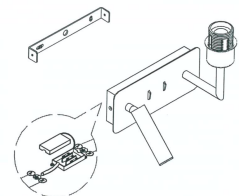

NOVA LUCE

9919151

1

Turn off the general switch

2

Drill holes & apply plastic anchors
With screws

3

Connect the wires

4

Apply the side screws

5

Apply the cap with the bulb

6

Turn on the general switch