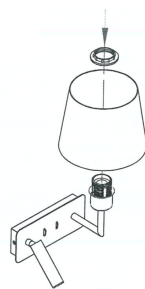

NOVA LUCE

9919151

1

Turn off the general switch

2

Drill holes & apply plastic anchors
With screws

3

Connect the wires

4

Apply the side screws

5

Apply the cap with the bulb

6

Turn on the general switch