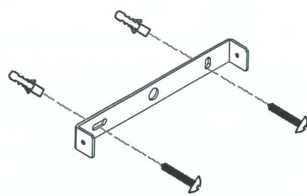

NOVA LUCE

9919151

1

Turn off the general switch

2

Drill holes & apply plastic anchors
With screws

3

Connect the wires

4

Apply the side screws

5

Apply the cap with the bulb

6

Turn on the general switch