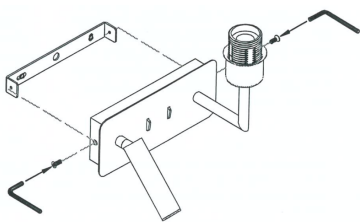

NOVA LUCE

9919151

1

Turn off the general switch

2

Drill holes & apply plastic anchors
With screws

3

Connect the wires

4

Apply the side screws

5

Apply the cap with the bulb

6

Turn on the general switch