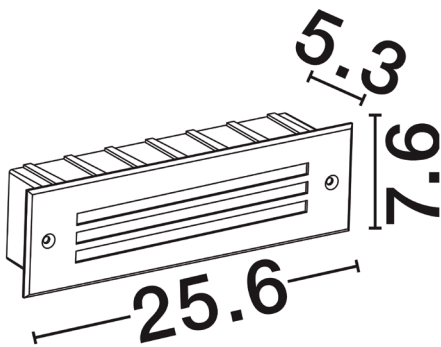

TECHNICAL DRAWING

GENERAL INFORMATION

Product Code	9030777
Collection	Outdoor
Product Category	Wall
Product Family	Off
Mounting Location	Wall
Application Environment	Outdoor

DIMENSION & WEIGHT

LxWxH (cm)	L 25.6 W 5.3 H 7.6
Cut out (cm)	24.6 x 7
Weight (Kgr)	N/A

MATERIAL & COLOR

Product Color	Sandy Black
Body Material	Polycarbonate Aluminium & Glass

APPLICATION & MOUNTING

Ambient Working Temp.	Max 40 °C
Type of Protection	IP65
Dimmable	No
Type of Dimming (Optional)	N/A
Mounting type	Wall
Mounting Depth (cm)	N/A
Led Module Replaceable	No
Light Source	LED

NOVA LUCE S.A

Schimatari Viotias
32009, Greece

+30 22620 58 121
+30 22620 56 743

info@novaluce.com
www.novaluce.com