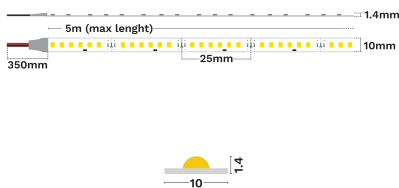

COMPATIBLE WITH

— On/Off Driver: N/A

— Triac Driver: N/A

— Dali Driver: N/A

GENERAL INFORMATION

Product Code	9540101
Product Category	Led Strips
Product Family	Honor Plus
Mounting Location	N/A
Application Environment	Indoor

DIMENSION & WEIGHT

LxWxH (cm)	L:5m 10 mm
Cut out (cm)	N/A
Weight (Kgr)	N/A

MATERIAL & COLOR

Product Color	N/A
Body Material	Aluminium
Cover Material	N/A

APPLICATION & MOUNTING

Ambient Working Temp.	45 C
Type of Protection	IP20
Protection Class IK	N/A
Dimmable	Yes
Type of Dimming (Optional)	Triac/Dali
Mounting type	N/A
Mounting Depth (cm)	N/A
Led Module Replaceable	No
Light Source	Led
Adjustable	No

NOVA LUCE S.A

Schimatari Viotias
32009, Greece

+30 22620 58 121
+30 22620 56 743

info@novaluce.com
www.novaluce.com