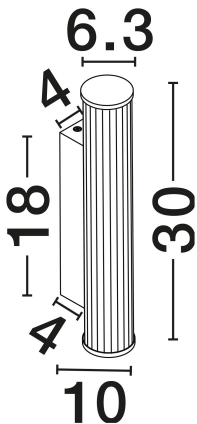

NOVA LUCE

PRODUCT DATASHEET

Version: 001

PRODUCT PHOTOGRAPH

TECHNICAL DRAWING

GENERAL INFORMATION

Product Code	9215803
Collection	Indoor
Product Category	Wall
Product Family	Misty
Mounting Location	Ceiling
Application Environment	Indoor
Specifications	N/A

DIMENSION & WEIGHT

LxWxH (cm)	D: 6.3 W: 10 H: 30
Cut Out (cm)	N/A
Weight (Kgr)	0.7

MATERIAL & COLOR

Product Color	Sandy Black
Body Material	Metal, Aluminium & Acrylic

APPLICATION & MOUNTING

Ambient Working Temp.	Max 45°C
Type of Protection	IP44
Dimmable	Yes
Type of Dimming	N/A
Mounting type	Surface
Mounting Depth (cm)	N/A
Led Module Replaceable	No
Light Source	LED

Power (Nominal)	7W
Input voltage (Nominal)	220-240V
Mains Frequency	50/60Hz

PHOTOMETRICAL DATA

Luminous Flux	455lm
Color Temperature	3000-4000K
Light Color (Designation)	WW - NW

WARRANTY

Warranty	3 Years
----------	----------------