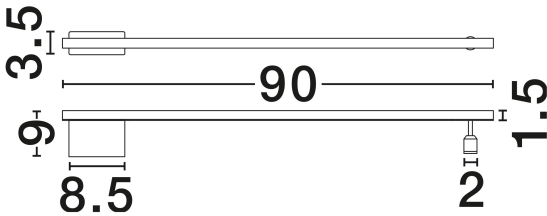

GENERAL INFORMATION

Product Code	9081140
Collection	Indoor
Product Category	Wall
Product Family	Gropius
Mounting Location	Wall
Application Environment	Indoor
Specifications	N/A

DIMENSION & WEIGHT

LxWxH (cm)	L: 90 W: 9 H: 3.5
Cut Out (cm)	N/A
Weight (Kgr)	0.7

MATERIAL & COLOR

Product Color	Sandy Black
Body Material	Aluminium

APPLICATION & MOUNTING

Ambient Working Temp.	Max 45°C
Type of Protection	IP20
Dimmable	No
Type of Dimming	N/A
Mounting type	Surface
Mounting Depth (cm)	N/A
Led Module Replaceable	No
Light Source	LED

NOVA LUCE S.A

Schimatari Viotias
32009, Greece

+30 22620 58 121
+30 22620 56 743

info@novaluce.com
www.novaluce.com