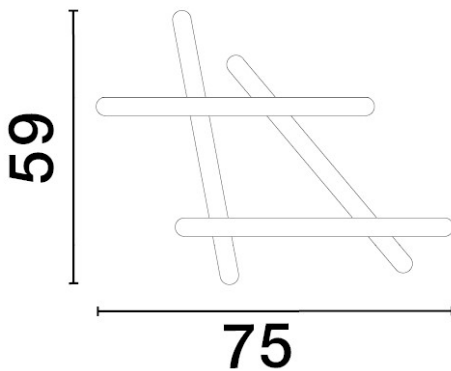

TECHNICAL DRAWING

MATERIAL & COLOR

Product Color	Sandy Black
Body Material	Aluminium & Acrylic

APPLICATION & MOUNTING

Ambient Working Temp.	Max 45 oC
Type of Protection	IP20
Dimmable	No
Type of Dimming (Optional)	N/A
Mounting type	Ceiling
Mounting Depth (cm)	N/A
Led Module Replaceable	No
Light Source	LED

NOVA LUCE S.A

Schimatari Viotias
32009, Greece

+30 22620 58 121
+30 22620 56 743

info@novaluce.com
www.novaluce.com