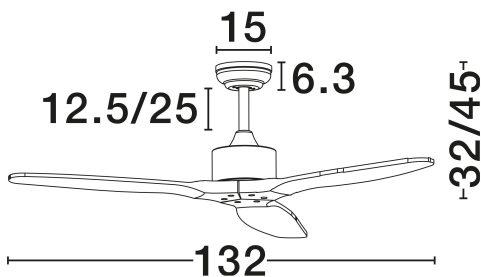

NOVA LUCE

PRODUCT DATASHEET

Version: 001

PRODUCT PHOTOGRAPH

GENERAL INFORMATION

Product Code	5231301
Collection	Indoor
Product Category	Fans
Product Family	Vento
Mounting Location	Ceiling
Application Environment	Indoor
Specifications	N/A

DIMENSION & WEIGHT

LxWxH (cm)	D: 132 H: 32-45
Cut Out (cm)	N/A
Weight (Kgr)	4.8

MATERIAL & COLOR

Product Color	Matt Black & Walnut
Body Material	Metal & Wood

TECHNICAL DRAWING

APPLICATION & MOUNTING

Ambient Working Temp.	Max 45°C
Type of Protection	IP20
Dimmable	No
Type of Dimming	N/A
Mounting type	Surface
Mounting Depth (cm)	N/A
Led Module Replaceable	No
Light Source	LED