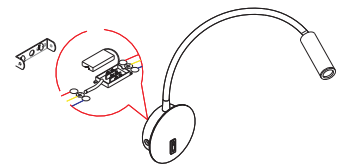

NOVA LUCE

8140321 8140322

1

Turn off the general switch

2

Drill holes & apply plastic anchors
With screws

3

Connect the wires

4

Apply the side screws

5

Turn on the general switch