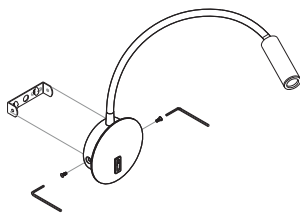

NOVA LUCE

8140321 8140322

1

Turn off the general switch

2

Drill holes & apply plastic anchors
With screws

3

Connect the wires

4

Apply the side screws

5

Turn on the general switch