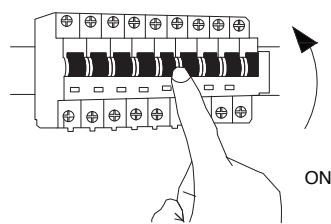

NOVA LUCE

8140321 8140322

1

Turn off the general switch

2

Drill holes & apply plastic anchors
With screws

3

Connect the wires

4

Apply the side screws

5

Turn on the general switch