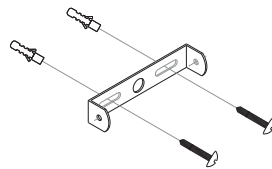

NOVA LUCE

8140321 8140322

1

Turn off the general switch

2

Drill holes & apply plastic anchors
With screws

3

Connect the wires

4

Apply the side screws

5

Turn on the general switch