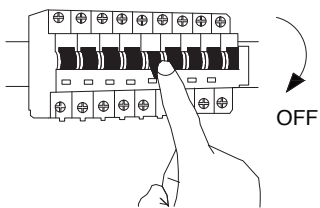

NOVA LUCE

8140321 8140322

1

Turn off the general switch

2

Drill holes & apply plastic anchors
With screws

3

Connect the wires

4

Apply the side screws

5

Turn on the general switch