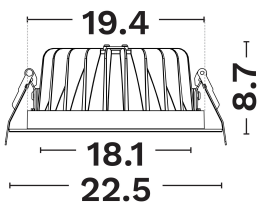

DIMENSION & WEIGHT

LxWxH (cm)	D:22.5 H:8.7
Cut out (cm)	20,5
Weight (Kgr)	N/A

TECHNICAL DRAWING

MATERIAL & COLOR

Product Color	White
Body Material	Aluminium
Cover Material	N/A

APPLICATION & MOUNTING

Ambient Working Temp.	45 C
Type of Protection	IP54
Protection Class IK	IK04
Dimmable	Yes
Type of Dimming (Optional)	Dali
Mounting type	Recessed
Mounting Depth (cm)	Ceiling
Led Module Replaceable	No
Light Source	Led
Adjustable	No