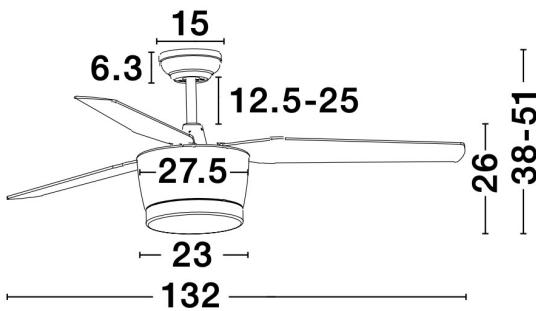

NOVA LUCE

PRODUCT DATASHEET

Version: 001

PRODUCT PHOTOGRAPH

TECHNICAL DRAWING

GENERAL INFORMATION

Product Code	5260261
Collection	Decorative
Product Category	Fans
Product Family	Monsoon
Mounting Location	Ceiling
Application Environment	Indoor

DIMENSION & WEIGHT

LxWxH (cm)	D: 132 H: 38-51
Cut out (cm)	N/A
Weight (Kgr)	7.5

MATERIAL & COLOR

Product Color	White & Natural
Body Material	Steel & Glass

APPLICATION & MOUNTING

Ambient Working Temp.	Max 45 oC
Type of Protection	IP20
Dimmable	No
Type of Dimming (Optional)	N/A
Mounting type	Ceiling
Mounting Depth (cm)	N/A
Led Module Replaceable	No
Light Source	LED

Power (Nominal)	18W
Input voltage (Nominal)	220-240Vac
Mains Frequency	50/60Hz

PHOTOMETRICAL DATA

Luminous Flux	650 lm
Color Temperature	3000K
Light Color (Designation)	Warm White

WARRANTY

Warranty	3 Years
----------	----------------