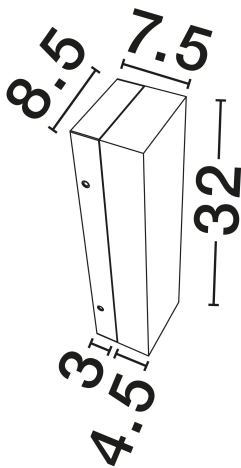

NOVA LUCE

PRODUCT DATASHEET

Version: 001

PRODUCT PHOTOGRAPH

GENERAL INFORMATION

Product Code	9019821
Collection	Indoor
Product Category	Wall
Product Family	Shado
Mounting Location	Wall
Application Environment	Indoor
Specifications	N/A

DIMENSION & WEIGHT

LxWxH (cm)	L: 8.5 W: 7.5 H: 32
Cut Out (cm)	N/A
Weight (Kgr)	0

MATERIAL & COLOR

Product Color	Matt Black
Body Material	Steel, Aluminium & Imitated Alabaster

TECHNICAL DRAWING

APPLICATION & MOUNTING

+30 22620 58 121
+30 22620 56 743

info@novaluce.com
www.novaluce.com

NOVA LUCE

PRODUCT DATASHEET

Version: 001

ELECTRICAL DATA

Power (Nominal)	7W
Input voltage (Nominal)	220-240V
Mains Frequency	50/60Hz

PHOTOMETRICAL DATA