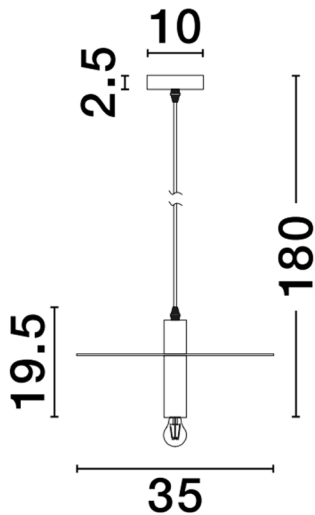

NOVA LUCE

PRODUCT DATASHEET

Version: 001

PRODUCT PHOTOGRAPH

TECHNICAL DRAWING

GENERAL INFORMATION

Product Code	9501241
Collection	Decorative
Product Category	Suspension
Product Family	Royal
Mounting Location	Ceiling
Application Environment	Indoor

DIMENSION & WEIGHT

LxWxH (cm)	D: 35 H: 180
Cut out (cm)	N/A
Weight (Kgr)	2.0

MATERIAL & COLOR

Product Color	Gold
Body Material	Metal

APPLICATION & MOUNTING

Ambient Working Temp.	Max 45 °C
Type of Protection	IP20
Dimmable	Depends on the lamp
Type of Dimming (Optional)	N/A
Mounting type	Ceiling
Mounting Depth (cm)	N/A
Led Module Replaceable	Yes
Light Source	LED E27

Power (Nominal)	Depends on the lamp
Input voltage (Nominal)	220-240Vac
Mains Frequency	50/60Hz

PHOTOMETRICAL DATA

Luminous Flux	Depends on the lamp
Color Temperature	Depends on the lamp
Light Color (Designation)	N/A