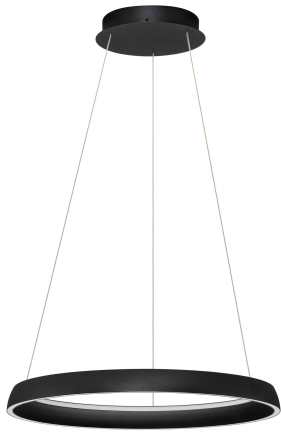

NOVA LUCE

PRODUCT DATASHEET

Version: 001

PRODUCT PHOTOGRAPH

TECHNICAL DRAWING

GENERAL INFORMATION

Product Code	9695704
Collection	Indoor
Product Category	Suspension
Product Family	Ovia
Mounting Location	Wall
Application Environment	Indoor
Specifications	N/A

DIMENSION & WEIGHT

LxWxH (cm)	D: 60 H: 150
Cut Out (cm)	N/A
Weight (Kgr)	3.5

MATERIAL & COLOR

Product Color	Sandy Black
Body Material	Aluminium & Silicone

APPLICATION & MOUNTING

Ambient Working Temp.	Max 45°C
Type of Protection	IP20
Dimmable	Yes
Type of Dimming	Triac
Mounting type	Surface
Mounting Depth (cm)	N/A
Led Module Replaceable	No
Light Source	LED