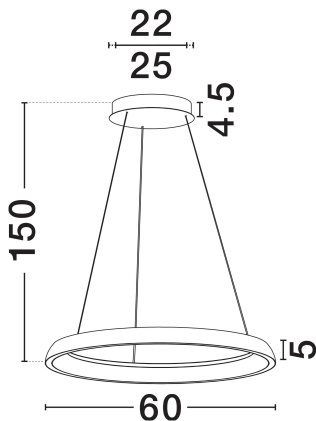

NOVA LUCE

PRODUCT DATASHEET

Version: 001

PRODUCT PHOTOGRAPH

TECHNICAL DRAWING

GENERAL INFORMATION

Product Code	9695704
Collection	Indoor
Product Category	Suspension
Product Family	Ovia
Mounting Location	Wall
Application Environment	Indoor
Specifications	N/A

DIMENSION & WEIGHT

LxWxH (cm)	D: 60 H: 150
Cut Out (cm)	N/A
Weight (Kgr)	3.5

MATERIAL & COLOR

Product Color	Sandy Black
Body Material	Aluminium & Silicone

APPLICATION & MOUNTING

Ambient Working Temp.	Max 45°C
Type of Protection	IP20
Dimmable	Yes
Type of Dimming	Triac
Mounting type	Surface
Mounting Depth (cm)	N/A
Led Module Replaceable	No
Light Source	LED

Power (Nominal)	61W
Input voltage (Nominal)	220-240V
Mains Frequency	50/60Hz

PHOTOMETRICAL DATA

Luminous Flux	2453lm
Color Temperature	2700-3000-4000K
Light Color (Designation)	WW - NW

WARRANTY

Warranty	3 Years
----------	----------------