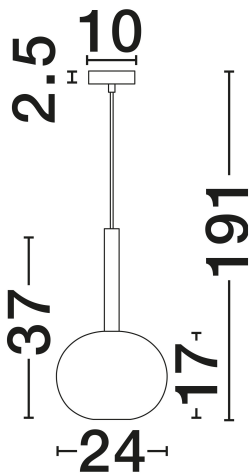

NOVA LUCE

PRODUCT DATASHEET

Version: 001

PRODUCT PHOTOGRAPH

TECHNICAL DRAWING

GENERAL INFORMATION

Product Code	9028829
Collection	Indoor
Product Category	Suspension
Product Family	Amelia
Mounting Location	Ceiling
Application Environment	Indoor
Specifications	N/A

DIMENSION & WEIGHT

LxWxH (cm)	D: 24 H: 191
Cut Out (cm)	N/A
Weight (Kgr)	1

MATERIAL & COLOR

Product Color	Clear & Sandy Gold
Body Material	Glass & Metal

APPLICATION & MOUNTING

Ambient Working Temp.	Max 45°C
Type of Protection	IP20
Dimmable	N/A
Type of Dimming	N/A
Mounting type	Surface
Mounting Depth (cm)	N/A
Led Module Replaceable	Yes
Light Source	G9

Power (Nominal)	1x5W
Input voltage (Nominal)	100-240V
Mains Frequency	50/60Hz

PHOTOMETRICAL DATA

Luminous Flux	N/A
Color Temperature	N/A
Light Color (Designation)	N/A

WARRANTY

Warranty	3 Years
----------	----------------