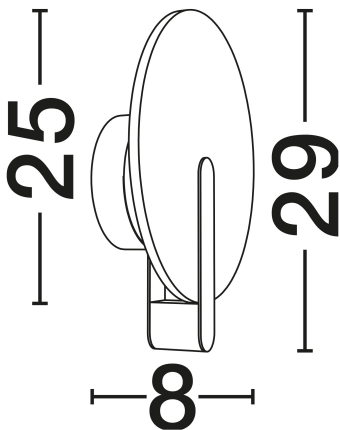

NOVA LUCE

PRODUCT DATASHEET

Version: 001

PRODUCT PHOTOGRAPH

TECHNICAL DRAWING

GENERAL INFORMATION

Product Code	9019825
Collection	Indoor
Product Category	Wall
Product Family	Aider
Mounting Location	Wall
Application Environment	Indoor
Specifications	N/A

DIMENSION & WEIGHT

LxWxH (cm)	D: 25 W: 8 H: 29
Cut Out (cm)	N/A
Weight (Kgr)	0

MATERIAL & COLOR

Product Color	Matt Black
Body Material	Steel, Aluminium & Imitated Alabaster

APPLICATION & MOUNTING

Ambient Working Temp.	Max 45°C
Type of Protection	IP20
Dimmable	No
Type of Dimming	N/A
Mounting type	Surface
Mounting Depth (cm)	N/A
Led Module Replaceable	No
Light Source	LED

Power (Nominal)	6W
Input voltage (Nominal)	220-240V
Mains Frequency	50/60Hz

PHOTOMETRICAL DATA

Luminous Flux	224lm
Color Temperature	3000K
Light Color (Designation)	Warm White

WARRANTY

Warranty	3 Years
----------	----------------