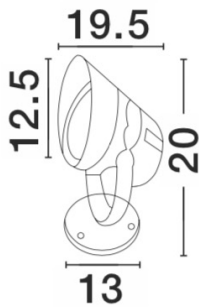

## PRODUCT PHOTOGRAPH

## TECHNICAL DRAWING

## DIMENSION & WEIGHT

LxWxH (cm)	: 13 W: 19,5 H: 20-29
Cut out (cm)	N/A
Weight (Kgr)	1.6