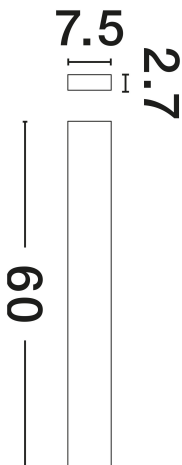

## PRODUCT PHOTOGRAPH

## TECHNICAL DRAWING

## DIMENSION & WEIGHT

|              |                     |
|--------------|---------------------|
| LxWxH (cm)   | L: 60 W: 2.7 H: 7.5 |
| Cut Out (cm) | N/A                 |
| Weight (Kgr) | 5.5                 |

### PHOTOMETRICAL DATA

|                           |                   |
|---------------------------|-------------------|
| Luminous Flux             | <b>1478lm</b>     |
| Color Temperature         | <b>3000K</b>      |
| Light Color (Designation) | <b>Warm White</b> |