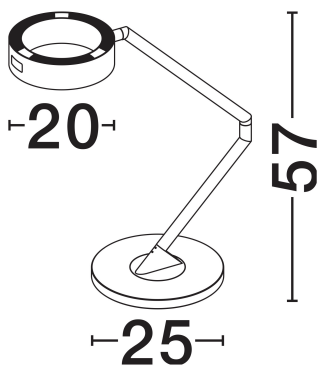

NOVA LUCE

PRODUCT DATASHEET

Version: 001

PRODUCT PHOTOGRAPH

TECHNICAL DRAWING

GENERAL INFORMATION

Product Code	9870019
Collection	Indoor
Product Category	Table
Product Family	Afi
Mounting Location	Table
Application Environment	Indoor
Specifications	N/A

DIMENSION & WEIGHT

LxWxH (cm)	D: 52 H: 57
Cut Out (cm)	N/A
Weight (Kgr)	8

MATERIAL & COLOR

Product Color	White
Body Material	Aluminium & Steel

APPLICATION & MOUNTING

Ambient Working Temp.	Max 45°C
Type of Protection	IP20
Dimmable	Yes
Type of Dimming	Triac
Mounting type	Surface
Mounting Depth (cm)	N/A
Led Module Replaceable	No
Light Source	LED

Power (Nominal)	23W
Input voltage (Nominal)	220-240V
Mains Frequency	50/60Hz

PHOTOMETRICAL DATA

Luminous Flux	1853lm
Color Temperature	3000K
Light Color (Designation)	Warm White

WARRANTY

Warranty	3 Years
----------	----------------