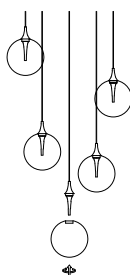

NOVA LUCE

9416961 9416962

1

Turn off the general switch

2

Drill holes & apply plastic anchors
With screws

3

Connect the wires

4

Apply the side screws

5

By rotating apply the glass

6

Turn on the general switch