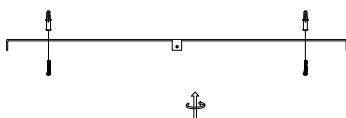

NOVA LUCE

9416961 9416962

1

Turn off the general switch

2

Drill holes & apply plastic anchors
With screws

3

Connect the wires

4

Apply the side screws

5

By rotating apply the glass

6

Turn on the general switch