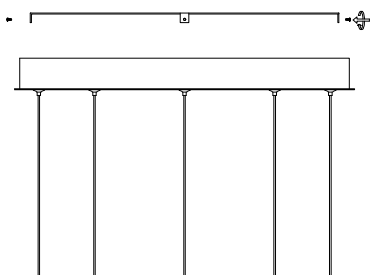

NOVA LUCE

9416961 9416962

1

Turn off the general switch

2

Drill holes & apply plastic anchors
With screws

3

Connect the wires

4

Apply the side screws

5

By rotating apply the glass

6

Turn on the general switch