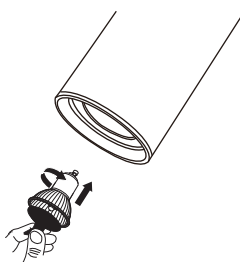

NOVA LUCE

9011346

1

Turn off the general switch

2

Mark and drill holes

3

Apply plastic anchors
& screws

4

Connect the wires

5

Apply the bulb by rotating

6

Apply the product by rotating

7

Turn on the general switch