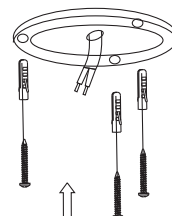

NOVA LUCE

9011346

1

Turn off the general switch

2

Mark and drill holes

3

Apply plastic anchors
& screws

4

Connect the wires

5

Apply the bulb by rotating

6

Apply the product by rotating

7

Turn on the general switch