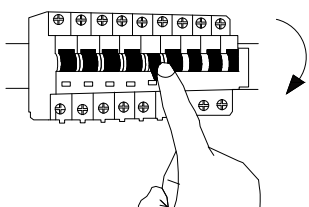

NOVA LUCE

9011346

1

Turn off the general switch

2

Mark and drill holes

3

Apply plastic anchors
& screws

4

Connect the wires

5

Apply the bulb by rotating

6

Apply the product by rotating

7

Turn on the general switch