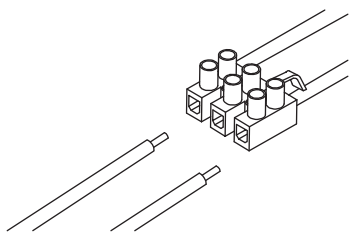

NOVA LUCE

9011346

1

Turn off the general switch

2

Mark and drill holes

3

Apply plastic anchors
& screws

4

Connect the wires

5

Apply the bulb by rotating

6

Apply the product by rotating

7

Turn on the general switch