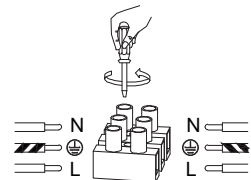

NOVA LUCE

9002076 9002078

1

Turn off the general switch

2

Drill holes & apply plastic anchors
With screws

3

Connect the wires

4

Apply the screws

5

Turn on the general switch