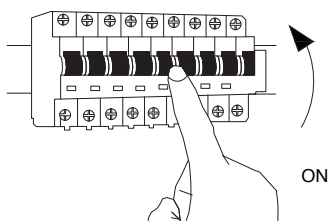

NOVA LUCE

9695705 9695706

1

Turn off the general switch

2

Connect the wires & plug it in

3

Turn ON/OFF the light by waving hand
Over the sensor

4

Adjust the brightness by holding
the hand over the sensor

5

Turn on the general switch