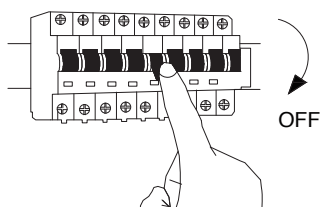

NOVA LUCE

9695705 9695706

1

Turn off the general switch

2

Connect the wires & plug it in

3

Turn ON/OFF the light by waving hand
Over the sensor

4

Adjust the brightness by holding
the hand over the sensor

5

Turn on the general switch