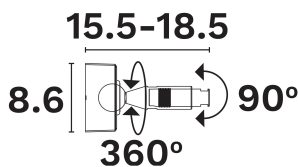

NOVA LUCE

PRODUCT DATASHEET

Version: 001

PRODUCT PHOTOGRAPH

GENERAL INFORMATION

Product Code	9680116
Product Category	Lighting Systems
Product Family	Symmetric
Mounting Location	Ceiling
Application Environment	Indoor

DIMENSION & WEIGHT

LxWxH (cm)	L:8.6 W:8.6 H:0 cm
Cut out (cm)	N/A
Weight (Kgr)	N/A

TECHNICAL DRAWING

MATERIAL & COLOR

Product Color	Black
Body Material	Aluminium
Cover Material	N/A

APPLICATION & MOUNTING

Ambient Working Temp.	45 C
Type of Protection	IP20
Protection Class IK	IK08
Dimmable	No
Type of Dimming (Optional)	N/A
Mounting type	Surface
Mounting Depth (cm)	Ceiling/Wall
Led Module Replaceable	N/A
Light Source	N/A
Adjustable	N/A