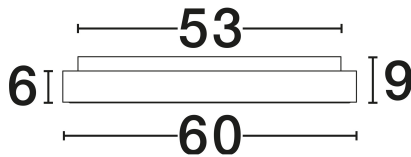

NOVA LUCE

PRODUCT DATASHEET

Version: 001

PRODUCT PHOTOGRAPH

TECHNICAL DRAWING

GENERAL INFORMATION

Product Code	9353852
Collection	Indoor
Product Category	Ceiling
Product Family	Rando Thin
Mounting Location	Ceiling
Application Environment	Indoor
Specifications	N/A

DIMENSION & WEIGHT

LxWxH (cm)	D: 60 H: 9
Cut Out (cm)	N/A
Weight (Kgr)	4.29

MATERIAL & COLOR

Product Color	Sandy White
Body Material	Aluminium & Acrylic

APPLICATION & MOUNTING

Ambient Working Temp.	Max 45°C
Type of Protection	IP20
Dimmable	Yes
Type of Dimming	Triac
Mounting type	Surface
Mounting Depth (cm)	N/A
Led Module Replaceable	No
Light Source	LED

Power (Nominal)	50W
Input voltage (Nominal)	220-240V
Mains Frequency	50/60Hz

PHOTOMETRICAL DATA

Luminous Flux	2864lm
Color Temperature	3000K
Light Color (Designation)	Warm White

WARRANTY

Warranty	3 Years
----------	----------------