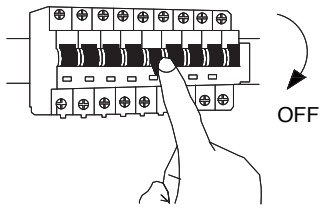

NOVA LUCE

9824079

1

Turn off the general switch

9

Turn on the general switch

1. Turn off general switch
2. Drill a holes, apply plastic anchors
 3. Apply screws
 4. Connect the wires
 5. Put it in place
 6. Apply the bottom nuts
 7. Apply the bulb
 8. Apply the crystals
9. Turn on the general switch