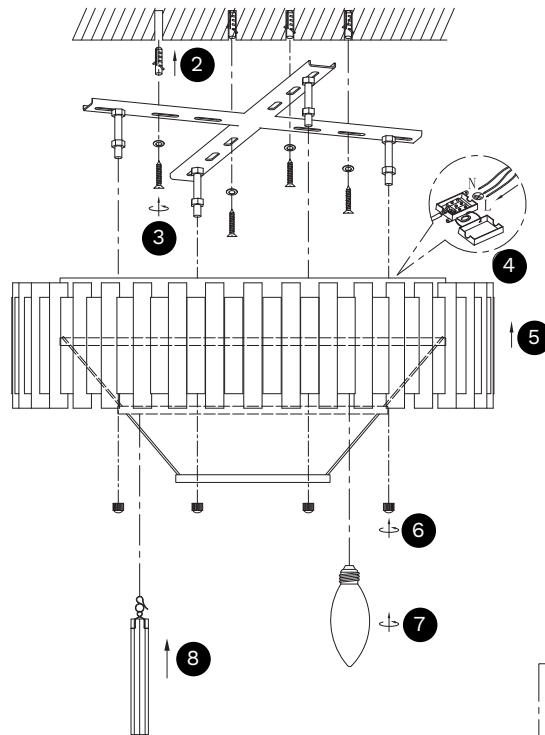

NOVA LUCE

9824079

1

Turn off the general switch

9

Turn on the general switch

1. Turn off general switch
2. Drill a holes, apply plastic anchors
 3. Apply screws
 4. Connect the wires
 5. Put it in place
 6. Apply the bottom nuts
 7. Apply the bulb
 8. Apply the crystals
9. Turn on the general switch