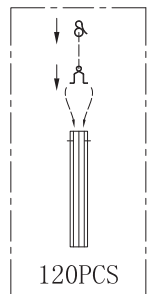

NOVA LUCE

9824079

1

Turn off the general switch

9

Turn on the general switch

1. Turn off general switch
2. Drill a holes, apply plastic anchors
 3. Apply screws
 4. Connect the wires
 5. Put it in place
 6. Apply the bottom nuts
 7. Apply the bulb
 8. Apply the crystals
9. Turn on the general switch