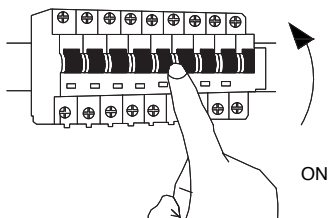

NOVA LUCE

9824079

1

Turn off the general switch

9

Turn on the general switch

1. Turn off general switch
2. Drill a holes, apply plastic anchors
 3. Apply screws
 4. Connect the wires
 5. Put it in place
 6. Apply the bottom nuts
 7. Apply the bulb
 8. Apply the crystals
9. Turn on the general switch