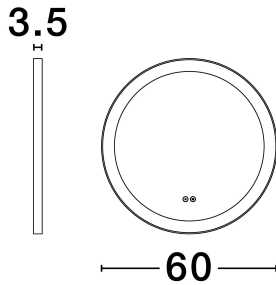

NOVA LUCE

PRODUCT DATASHEET

Version: 001

PRODUCT PHOTOGRAPH

TECHNICAL DRAWING

GENERAL INFORMATION

Product Code	9006016
Collection	Indoor
Product Category	Bathroom
Product Family	Ural
Mounting Location	Ceiling
Application Environment	Indoor
Specifications	N/A

DIMENSION & WEIGHT

LxWxH (cm)	D: 60 W: 3.5
Cut Out (cm)	N/A
Weight (Kgr)	7

MATERIAL & COLOR

Product Color	Sandy Black & White
Body Material	Aluminium & Mirror Glass

APPLICATION & MOUNTING

Ambient Working Temp.	Max 45°C
Type of Protection	IP44
Dimmable	No
Type of Dimming	N/A
Mounting type	Surface
Mounting Depth (cm)	N/A
Led Module Replaceable	No
Light Source	LED

Power (Nominal)	20W
Input voltage (Nominal)	220-240V
Mains Frequency	50/60Hz

PHOTOMETRICAL DATA

Luminous Flux	682lm
Color Temperature	4000K
Light Color (Designation)	Neutral White

WARRANTY

Warranty	3 Years
----------	----------------