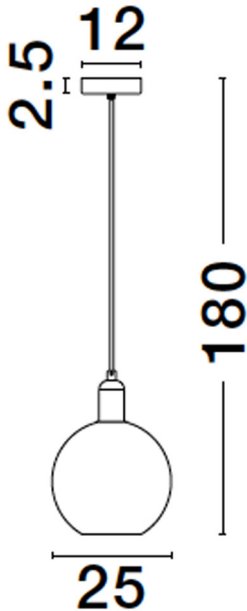

NOVA LUCE

PRODUCT DATASHEET

Version: 001

PRODUCT PHOTOGRAPH

TECHNICAL DRAWING

GENERAL INFORMATION

Product Code	9035960
Collection	Decorative
Product Category	Suspension
Product Family	Mirro
Mounting Location	Ceiling
Application Environment	Indoor

DIMENSION & WEIGHT

LxWxH (cm)	D: 25 H: 180
Cut out (cm)	N/A
Weight (Kgr)	1.5

MATERIAL & COLOR

Product Color	Gold & Smoky
Body Material	Metal & Glass

APPLICATION & MOUNTING

Ambient Working Temp.	Max 45 oC
Type of Protection	IP20
Dimmable	Depends on the lamp
Type of Dimming (Optional)	N/A
Mounting type	Ceiling
Mounting Depth (cm)	N/A
Led Module Replaceable	Yes
Light Source	LED E27

Power (Nominal)	Depends on the lamp
Input voltage (Nominal)	220-240Vac
Mains Frequency	50/60Hz

PHOTOMETRICAL DATA

Luminous Flux	Depends on the lamp
Color Temperature	Depends on the lamp
Light Color (Designation)	N/A