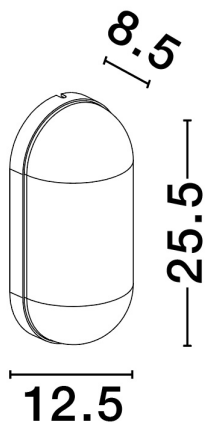

NOVA LUCE

PRODUCT DATASHEET

Version: 001

PRODUCT PHOTOGRAPH

TECHNICAL DRAWING

GENERAL INFORMATION

Product Code	9030577
Collection	Outdoor
Product Category	Wall
Product Family	Rafic
Mounting Location	Wall
Application Environment	Outdoor
Specifications	

DIMENSION & WEIGHT

LxWxH (cm)	L: 12,5 W: 8,5 H: 25,5
Cut out (cm)	N/A
Weight (Kgr)	0.7

MATERIAL & COLOR

Product Color	Sandy Black
Body Material	Aluminium & Pc

APPLICATION & MOUNTING

Ambient Working Temp.	Max 45 oC
Type of Protection	IP65
Dimmable	Depends on the lamp
Type of Dimming (Optional)	Depends on the lamp
Mounting type	Surface
Mounting Depth (cm)	N/A
Led Module Replaceable	Yes
Light Source	LED E27

Power (Nominal)	12 W
Input voltage (Nominal)	220-240Vac
Mains Frequency	50/60Hz

PHOTOMETRICAL DATA

Luminous Flux	Depends on the lamp
Color Temperature	Depends on the lamp
Light Color (Designation)	Depends on the lamp