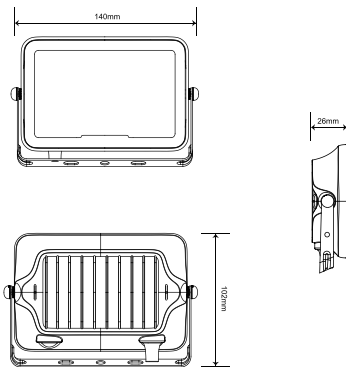

NOVA LUCE

PRODUCT DATASHEET

Version: 001

PRODUCT PHOTOGRAPH

TECHNICAL DRAWING

COMPATIBLE WITH

- On/Off Driver: Included
- Triac Driver: N/A
- Dali Driver: N/A

GENERAL INFORMATION

Product Code	9050807
Product Category	Floodlights
Product Family	Grotto
Mounting Location	Ground/Wall
Application Environment	Outdoor

DIMENSION & WEIGHT

LxWxH (cm)	L: 14 W: 2.6 H: 10.2
Cut out (cm)	-
Weight (Kgr)	0.24