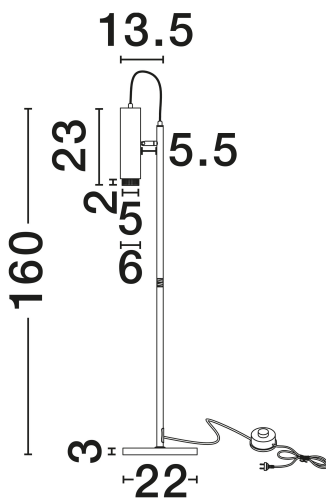

NOVA LUCE

PRODUCT DATASHEET

Version: 001

PRODUCT PHOTOGRAPH

GENERAL INFORMATION

Product Code	9011411
Collection	Indoor
Product Category	Floor
Product Family	Nessi
Mounting Location	Floor
Application Environment	Indoor
Specifications	N/A

DIMENSION & WEIGHT

LxWxH (cm)	D1: 6 D2: 22 H: 160
Cut Out (cm)	N/A
Weight (Kgr)	2.534

MATERIAL & COLOR

Product Color	Sandy Black & Gold
Body Material	Aluminium

TECHNICAL DRAWING

APPLICATION & MOUNTING

Ambient Working Temp.	Max 45°C
Type of Protection	IP20
Dimmable	Yes
Type of Dimming	N/A
Mounting type	Surface
Mounting Depth (cm)	N/A
Led Module Replaceable	Yes
Light Source	MR16/GU10

Power (Nominal)	1x10W
Input voltage (Nominal)	100-240V
Mains Frequency	50/60Hz

PHOTOMETRICAL DATA

Luminus Flux	N/A
Color Temperature	N/A
Light Color (Designation)	N/A

WARRANTY

Warranty	3 Years
----------	----------------