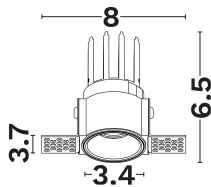

TECHNICAL DRAWING

COMPATIBLE WITH

— On/Off Driver: 9030470

— Triac Driver: 9844008(Remote)

— Dali Driver: 9844146

GENERAL INFORMATION

Product Code	9110120
Product Category	Downlights
Product Family	Ambry
Mounting Location	Ceiling
Application Environment	Indoor

DIMENSION & WEIGHT

LxWxH (cm)	L:8 W:3.4 H:6.5
Cut out (cm)	4,5
Weight (Kgr)	N/A

MATERIAL & COLOR

Product Color	White
Body Material	Aluminium
Cover Material	N/A

APPLICATION & MOUNTING

Ambient Working Temp.	45 C
Type of Protection	IP20
Protection Class IK	IK05
Dimmable	Yes
Type of Dimming (Optional)	Triac/Dali
Mounting type	Trimless
Mounting Depth (cm)	Ceiling
Led Module Replaceable	No
Light Source	Led
Adjustable	No

NOVA LUCE S.A

Schimatari Viotias
32009, Greece

+30 22620 58 121
+30 22620 56 743

info@novaluce.com
www.novaluce.com