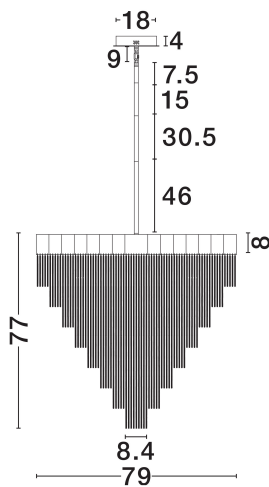

GENERAL INFORMATION

Product Code	9186994
Collection	Indoor
Product Category	Ceiling
Product Family	Revia
Mounting Location	Wall
Application Environment	Indoor
Specifications	N/A

DIMENSION & WEIGHT

LxWxH (cm)	L: 79 W: 72 H: 97-157.8
Cut Out (cm)	N/A
Weight (Kgr)	13.2

MATERIAL & COLOR

Product Color	Matt Black
Body Material	Steel & Aluminium

APPLICATION & MOUNTING

Ambient Working Temp.	Max 45°C
Type of Protection	IP20
Dimmable	Yes
Type of Dimming	Triac
Mounting type	Surface
Mounting Depth (cm)	N/A
Led Module Replaceable	No
Light Source	LED

NOVA LUCE S.A

Schimatari Viotias
32009, Greece

+30 22620 58 121
+30 22620 56 743

info@novaluce.com
www.novaluce.com