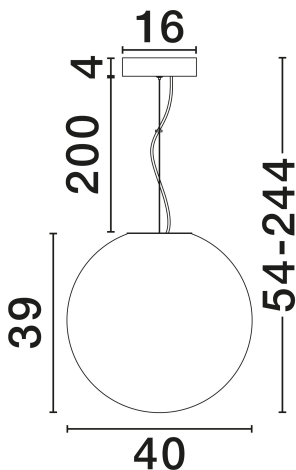

TECHNICAL DRAWING

GENERAL INFORMATION

Product Code	9204027
Collection	Indoor
Product Category	Suspension
Product Family	Bolita
Mounting Location	Ceiling
Application Environment	Indoor
Specifications	N/A

DIMENSION & WEIGHT

LxWxH (cm)	D: 40 H: 244
Cut Out (cm)	N/A
Weight (Kgr)	2.5

MATERIAL & COLOR

Product Color	Gradient White & Sandy White
Body Material	Glass & Metal

APPLICATION & MOUNTING

Ambient Working Temp.	Max 45°C
Type of Protection	IP20
Dimmable	Yes
Type of Dimming	Triac
Mounting type	Surface
Mounting Depth (cm)	N/A
Led Module Replaceable	No
Light Source	LED

NOVA LUCE S.A

Schimatari Viotias
32009, Greece

+30 22620 58 121
+30 22620 56 743

info@novaluce.com
www.novaluce.com