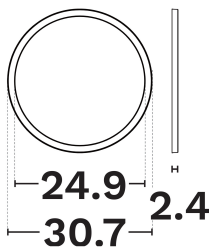

NOVA LUCE

PRODUCT DATASHEET

Version: 001

PRODUCT PHOTOGRAPH

GENERAL INFORMATION

Product Code	9061005
Product Category	Ceiling
Product Family	Cerium
Mounting Location	Ceiling
Application Environment	Outdoor

DIMENSION & WEIGHT

LxWxH (cm)	D:30.7 H:2.4 cm
Cut out (cm)	Jun-25
Weight (Kgr)	0,755

TECHNICAL DRAWING

MATERIAL & COLOR

Product Color	White
Body Material	Plastic
Cover Material	N/A

APPLICATION & MOUNTING

Ambient Working Temp.	45 C
Type of Protection	IP54
Protection Class IK	IK05
Dimmable	N/A
Type of Dimming (Optional)	N/A
Mounting type	Surface
Mounting Depth (cm)	Ceiling
Led Module Replaceable	No
Light Source	Led
Adjustable	Yes

NOVA LUCE

PRODUCT DATASHEET

Version: 001

ELECTRICAL DATA

Power (Nominal)	24
Input voltage (Nominal)	220-240Vac
Mains Frequency	50/60Hz
Output voltage	N/A
Output Current	N/A
Power Factor	>0.9
Efficiency	>73%
SVM	60.4
Pst	61
Class	II

PHOTOMETRICAL DATA

Luminous Flux	1800
Luminous Efficacy	75
Color Temperature	3000/3500/4000/6500
Light Color (Designation)	N/A
CRI	>80
SDCM	<3
Beam Angle	110
UGR	N/A

LIFESPAN

Lifetime	30000
----------	--------------