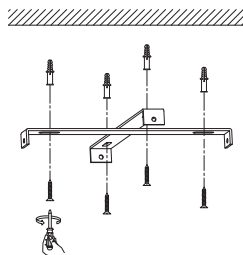

NOVA LUCE

9601012

1

Turn off the general switch

2

Drill holes apply screws
& Plastic anchors

3

Connect the wires

4

Apply the caps to
Make it stable

5

Turn on the general switch