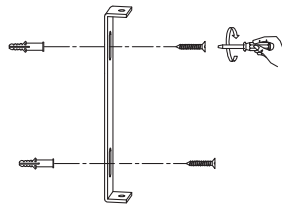

NOVA LUCE

9141288

1

Turn off the general switch

2

Drill holes & apply plastic anchors
With screws

3

Connect the wires

4

Apply the side screws

5

Turn on the general switch