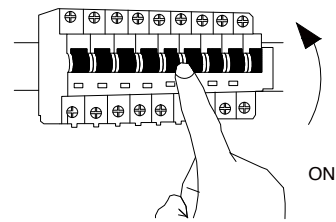

NOVA LUCE

9141288

1

Turn off the general switch

2

Drill holes & apply plastic anchors
With screws

3

Connect the wires

4

Apply the side screws

5

Turn on the general switch