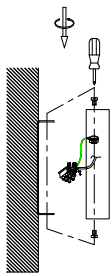

NOVA LUCE

9141288

1

Turn off the general switch

2

Drill holes & apply plastic anchors
With screws

3

Connect the wires

4

Apply the side screws

5

Turn on the general switch