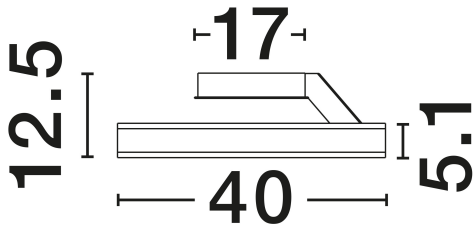

NOVA LUCE

PRODUCT DATASHEET

Version: 001

PRODUCT PHOTOGRAPH

GENERAL INFORMATION

Product Code	9060284
Collection	Indoor
Product Category	Ceiling
Product Family	Bianco
Mounting Location	Ceiling
Application Environment	Indoor
Specifications	N/A

DIMENSION & WEIGHT

LxWxH (cm)	D: 40 H: 12.5
Cut Out (cm)	N/A
Weight (Kgr)	1.963

MATERIAL & COLOR

Product Color	Sandy White
Body Material	Aluminium &Acrylic

TECHNICAL DRAWING

APPLICATION & MOUNTING

Ambient Working Temp.	Max 45°C
Type of Protection	IP20
Dimmable	Yes
Type of Dimming	Triac
Mounting type	Surface
Mounting Depth (cm)	N/A
Led Module Replaceable	No
Light Source	LED

Power (Nominal)	28W
Input voltage (Nominal)	220-240V
Mains Frequency	50/60Hz

PHOTOMETRICAL DATA

Luminous Flux	1916lm
Color Temperature	2700-3000-4000K
Light Color (Designation)	WW - NW

WARRANTY

Warranty	3 Years
----------	----------------