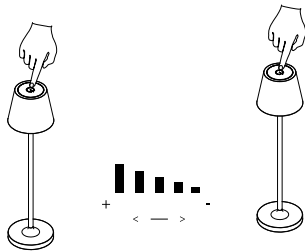

NOVA LUCE

9030713

1 Touch & Turn It ON

2 Touch & Turn It OFF

3 By Long Press Dimm it or Bright It Up

4 Connect To the Charger When The Battery Is Low

5 Long Lasting Battery life