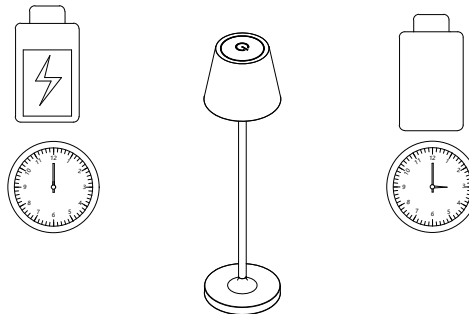

NOVA LUCE

9030713

1 Touch & Turn It ON

2 Touch & Turn It OFF

3 By Long Press Dimm it or Bright It Up

4 Connect To the Charger When The Battery Is Low

5 Long Lasting Battery life