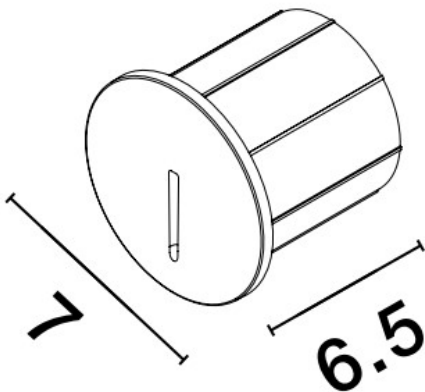

TECHNICAL DRAWING

GENERAL INFORMATION

Product Code	9136185
Collection	Outdoor
Product Category	Step Lights
Product Family	CIRCE
Mounting Location	Wall
Application Environment	Outdoor

DIMENSION & WEIGHT

LxWxH (cm)	D: 7 H: 6,5
Cut out (cm)	5.5
Weight (Kgr)	0.2

MATERIAL & COLOR

Product Color	Black
Body Material	Aluminium

APPLICATION & MOUNTING

Ambient Working Temp.	Max 40 oC
Type of Protection	IP54
Dimmable	No
Type of Dimming (Optional)	N/A
Mounting type	Recessed
Mounting Depth (cm)	6.5
Led Module Replaceable	No
Light Source	LED

NOVA LUCE S.A

Schimatari Viotias
32009, Greece

+30 22620 58 121
+30 22620 56 743

info@novaluce.com
www.novaluce.com