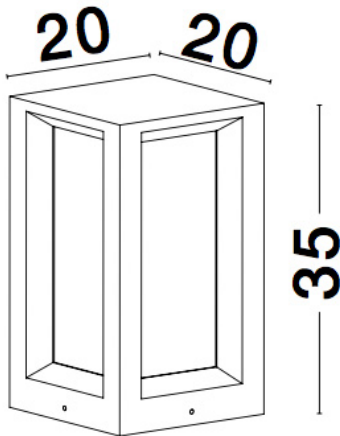

GENERAL INFORMATION

Product Code	9739352
Collection	Outdoor
Product Category	Bollard
Product Family	CASTRO
Mounting Location	Floor
Application Environment	Outdoor

DIMENSION & WEIGHT

LxWxH (cm)	L: 20 W: 20 H: 35
Cut out (cm)	N/A
Weight (Kgr)	7.8

MATERIAL & COLOR

Product Color	Grey
Body Material	Sandstone & Acrylic

APPLICATION & MOUNTING

Ambient Working Temp.	(-15°C) ~ (+60°C)
Type of Protection	IP65
Dimmable	No
Type of Dimming (Optional)	N/A
Mounting type	Surface
Mounting Depth (cm)	N/A
Led Module Replaceable	Yes
Light Source	E27

NOVA LUCE S.A

Schimatari Viotias
32009, Greece

+30 22620 58 121
+30 22620 56 743

info@novaluce.com
www.novaluce.com